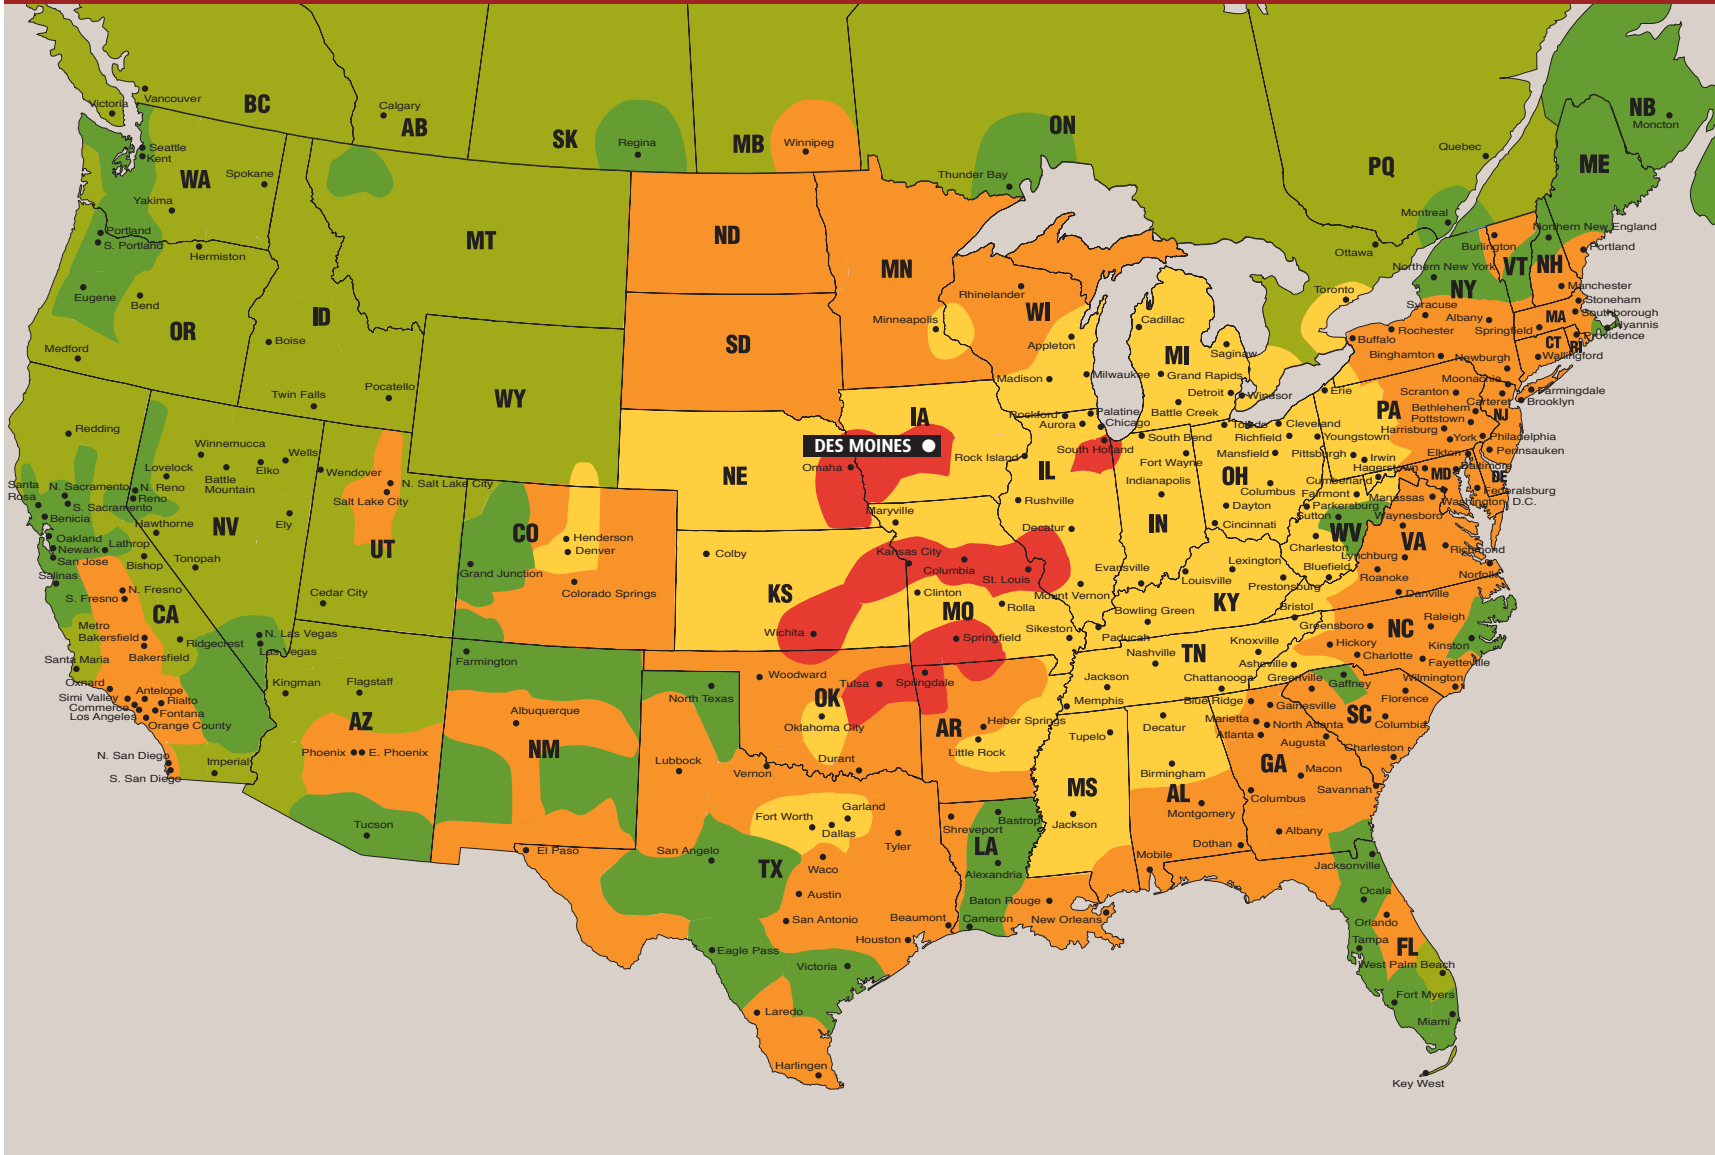

UPS FreightSM LTL

Time in transit from Des Moines, IA

DES-134
515.265.2575

- Consistently picking up and delivering intact and on time
- More than 20,000 one- and two-day lanes
- Three- and four-day transcontinental service
- Urgent and Guaranteed options available for your time-critical shipping needs*
- Providing critical information and technology support online 24/7 at upsfreight.com

TRANSIT TIMES

- Next Day
- Two Days
- Three Days
- Four Days
- Five Days

Transit times shown are for outbound service. Transit times are subject to change and additional service days may apply for rural areas. Please visit upsfreight.com or call (800) 333-7400 for the most up to date transit times. Transit times are not guaranteed under standard LTL service.

Effective May 1, 2006

017247-MKT070-0506

* In the event UPS Freight fails to deliver the shipment by the agreed time and date, freight charges will be canceled. UPS Freight is not liable for any consequential damages arising from failure to deliver as agreed. See UPS Freight's Tariff and Terms and Conditions at l1.upsfreight.com and any other applicable contract, as other restrictions may apply.